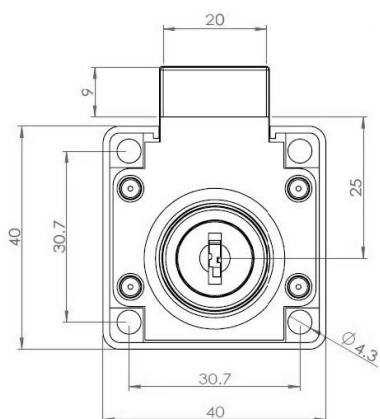

PRODUCT SHEET

Description:

Rim Lock MIC850S, NPL, $\varnothing 19 \times 22 \text{mm}$, Snake CK SISO, Drawer, KA A080

Item number:

14.00.201-0

Units	Box	Carton	HS Code	Barcode
Pcs.	24	240	8301300000	
				5704866463096