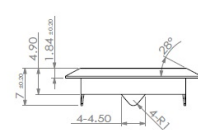

PRODUCT SHEET

Description:

Rim Lock MIC850S, NPL, $\varnothing 19 \times 22 \text{mm}$, Snake CK SISO, Drawer, KA A080

Item number:

14.00.201-0

Units	Box	Carton	HS Code	Barcode
Pcs.	24	240	8301300000	
				5704866463096