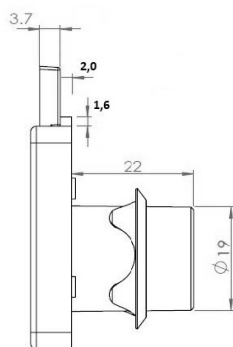

PRODUCT SHEET

Description:

Rim Lock MIC850S, NPL, $\varnothing 19 \times 22 \text{mm}$, Snake CK SISO, Drawer, KA A080

Item number:

14.00.201-0

Units	Box	Carton	HS Code	Barcode
Pcs.	24	240	8301300000	
				5704866463096